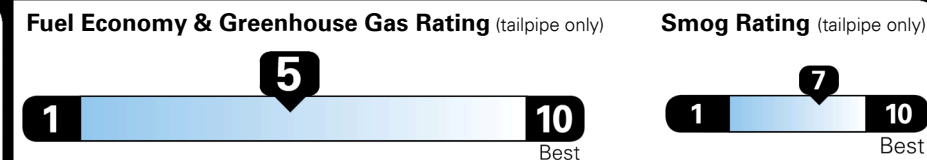

EPA DOT Fuel Economy and Environment

Gasoline Vehicle

Fuel Economy
26 MPG combined city/hwy
25 MPG city
28 MPG highway
3.8 gallons per 100 miles
Small SUVs range from 16 to 125 MPG. The best vehicle rates 141 MPGe.

You spend $250 more in fuel costs over 5 years compared to the average new vehicle.

Annual fuel cost $1,550